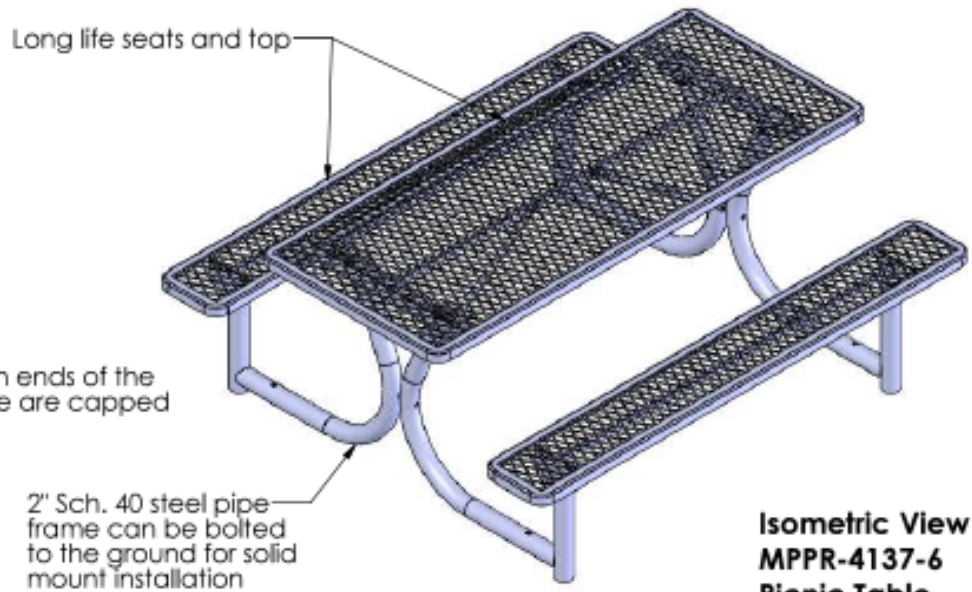

ARIZONA
CORRECTIONAL
INDUSTRIES

Outdoor Dining and Seating

MPPR41376 Portable Picnic Table 6'

Also available with PolyAmor finish (MPPR41376-P)

**Isometric View of
MPPR-4137-6
Picnic Table**

Note: The open ends of the steel pipe frame are capped with 10 ga.

End View

1/2\" Sch. 40 steel pipe diagonal brace

Front View

Plan View

Please Note: The long life seats and top can vary slightly in dimension. Adjust the steel base frame as required using the slotted holes provided.