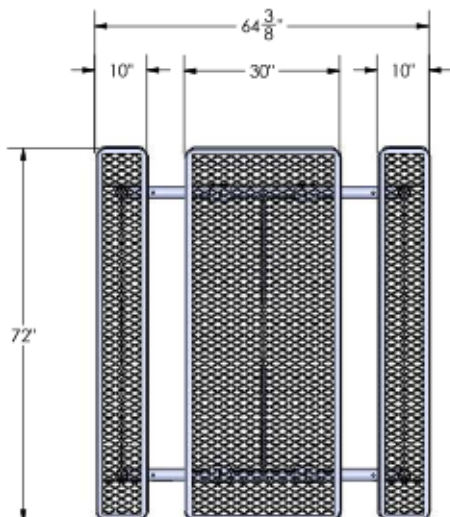

ARIZONA
CORRECTIONAL
INDUSTRIES

Outdoor Dining and Seating

MPPR41376 Portable Picnic Table 6'

Also available with PolyAmor finish (MPPR41376-P)

**Isometric View of
MPPR-4137-6
Picnic Table**

Note: The open ends of the steel pipe frame are capped with 10 ga.

End View

1/2\" Sch. 40 steel pipe diagonal brace

Front View

Plan View

Please Note: The long life seats and top can vary slightly in dimension. Adjust the steel base frame as required using the slotted holes provided.