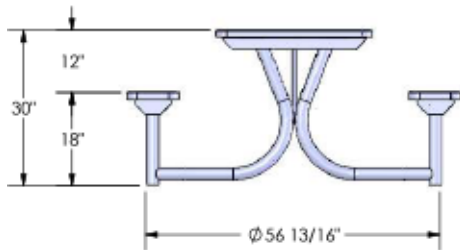

ARIZONA
CORRECTIONAL
INDUSTRIES

Outdoor Dining and Seating

MPPR41376 Portable Picnic Table 6'

Also available with PolyAmor finish (MPPR41376-P)

**Isometric View of
MPPR-4137-6
Picnic Table**

Note: The open ends of the steel pipe frame are capped with 10 ga.

End View

1/2\" Sch. 40 steel pipe diagonal brace

Front View

Plan View

Please Note: The long life seats and top can vary slightly in dimension. Adjust the steel base frame as required using the slotted holes provided.