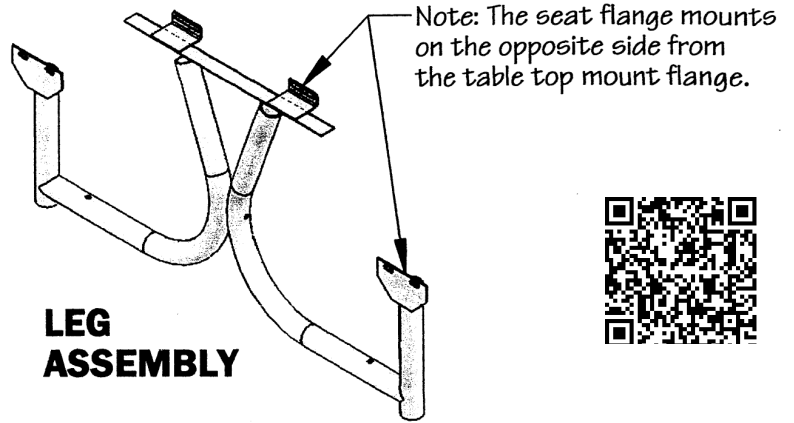

**Outdoor
Furnishings**

**MPPR4138 Picnic Table
Modified 6' Seat & 8' Top**

Note: There is space for wheelchair access at each end of the table