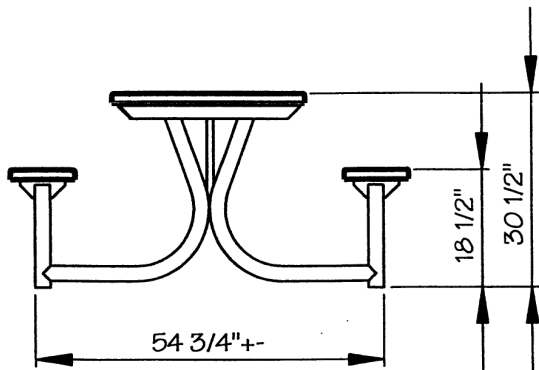

**Outdoor
Furnishings**

**MPPR4138 Picnic Table
Modified 6' Seat & 8' Top**

Note: There is space for wheelchair access at each end of the table