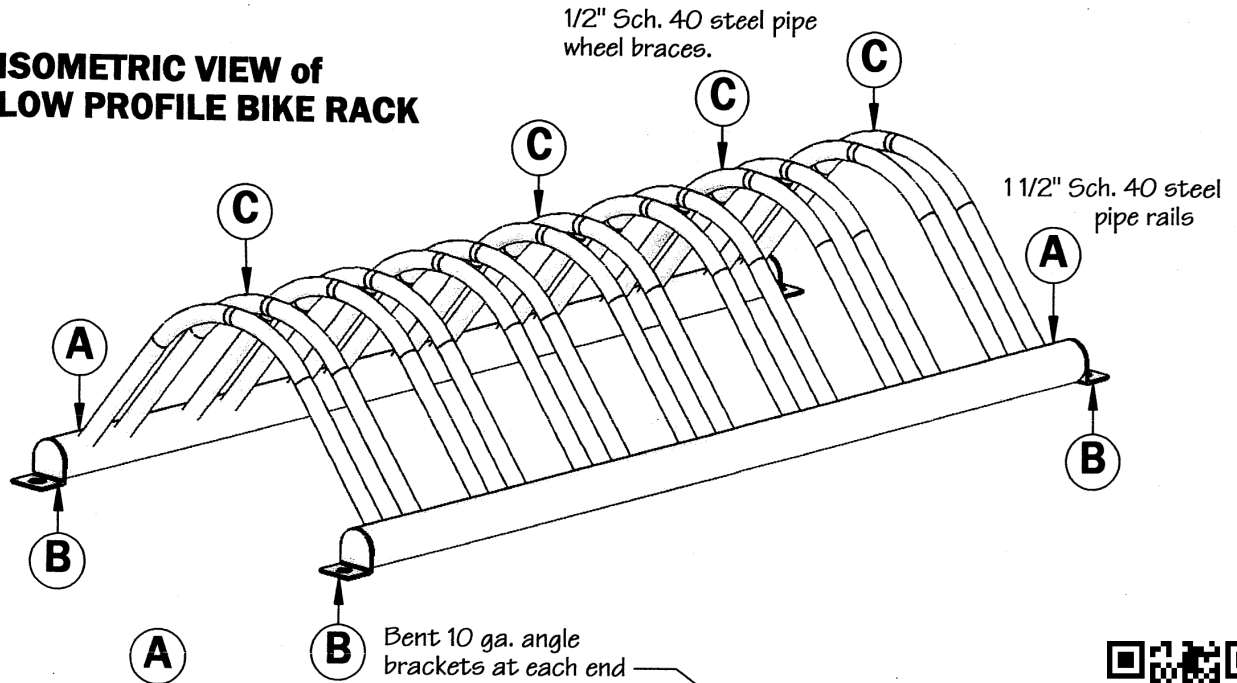

Outdoor  
Furnishings

MPPR4204P Low Profile Bike Rack

ISOMETRIC VIEW of  
LOW PROFILE BIKE RACK

PLAN  
VIEW

ELEVATIONS