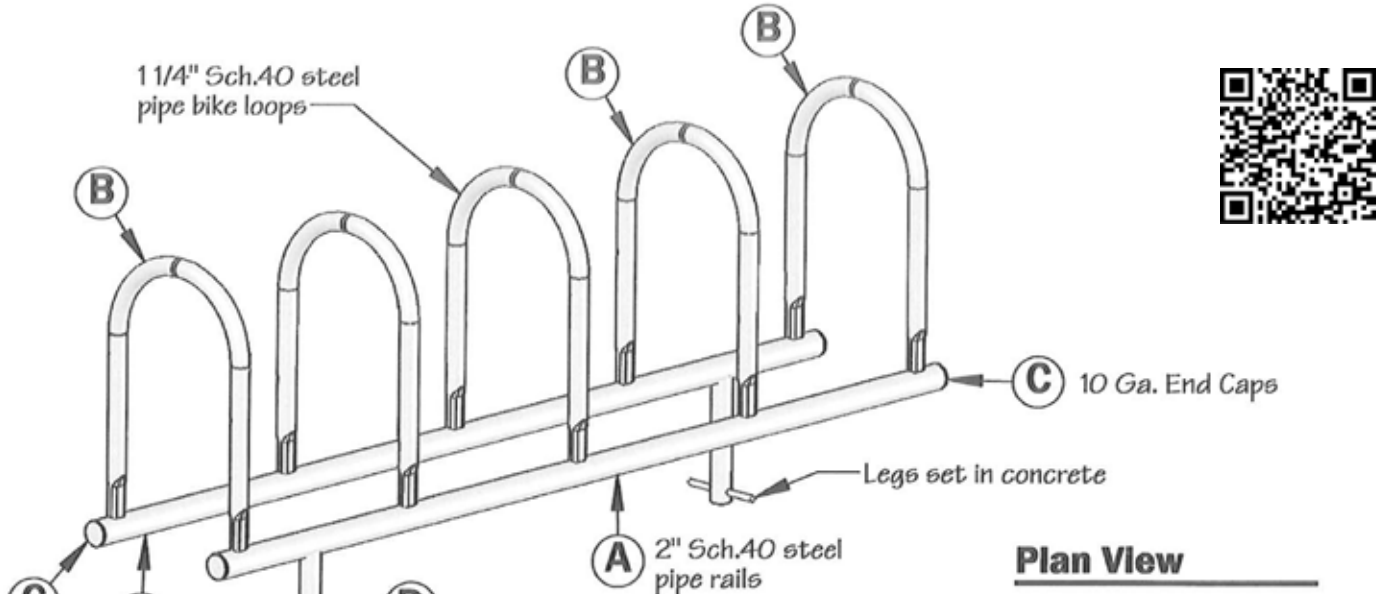

**MPPR4308SMP High Security Bike Rack
Solid Mount**

**Isometric View
of High Security
Bike Rack**

Plan View

Elevations

**MPPR4308SMP High Security Bike Rack
Solid Mount**

End caps must fit over the end of the 2" Sch.40 steel pipe rails.