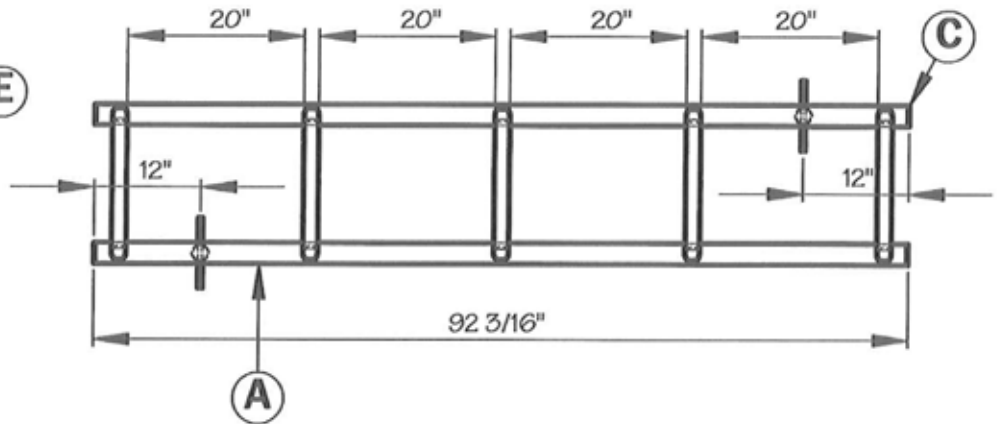

**MPPR4308SMP High Security Bike Rack
Solid Mount**

**Isometric View
of High Security
Bike Rack**

Plan View

Elevations

**MPPR4308SMP High Security Bike Rack
Solid Mount**

End caps must fit over the end of the 2" Sch.40 steel pipe rails.