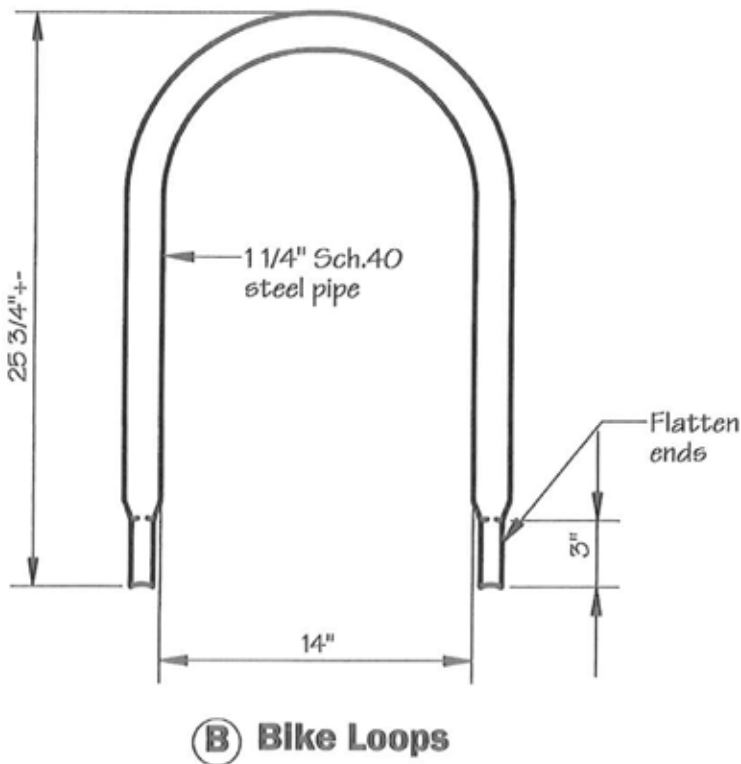

**MPPR4308SMP High Security Bike Rack
Solid Mount**

**Isometric View
of High Security
Bike Rack**

Plan View

Elevations

**MPPR4308SMP High Security Bike Rack
Solid Mount**

End caps must fit over the end of the 2" Sch.40 steel pipe rails.

MPPR4308SMP High Security Bike Rack Solid Mount