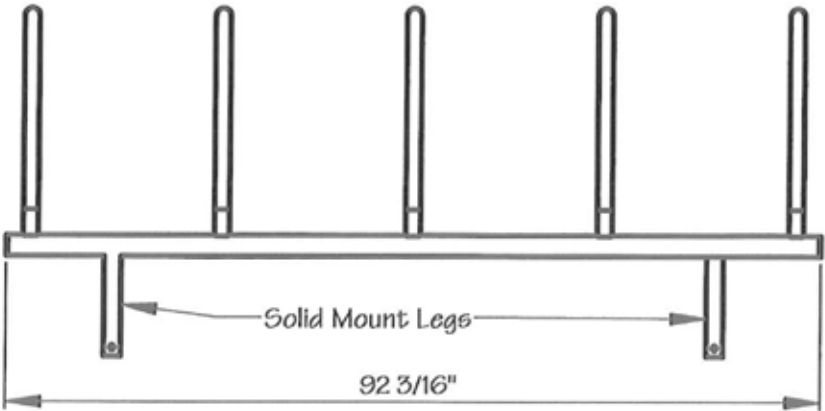

**MPPR4308SMP High Security Bike Rack
Solid Mount**

**Isometric View
of High Security
Bike Rack**

Plan View

Elevations

**MPPR4308SMP High Security Bike Rack
Solid Mount**

End caps must fit over the end of the 2" Sch.40 steel pipe rails.

MPPR4308SMP High Security Bike Rack Solid Mount