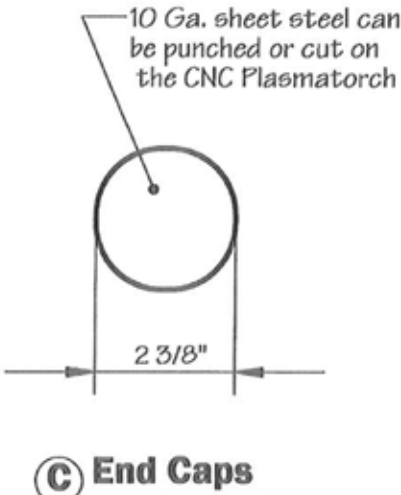

**MPPR4308SMP High Security Bike Rack
Solid Mount**

**Isometric View
of High Security
Bike Rack**

Plan View

Elevations

**MPPR4308SMP High Security Bike Rack
Solid Mount**

End caps must fit over the end of the 2" Sch.40 steel pipe rails.