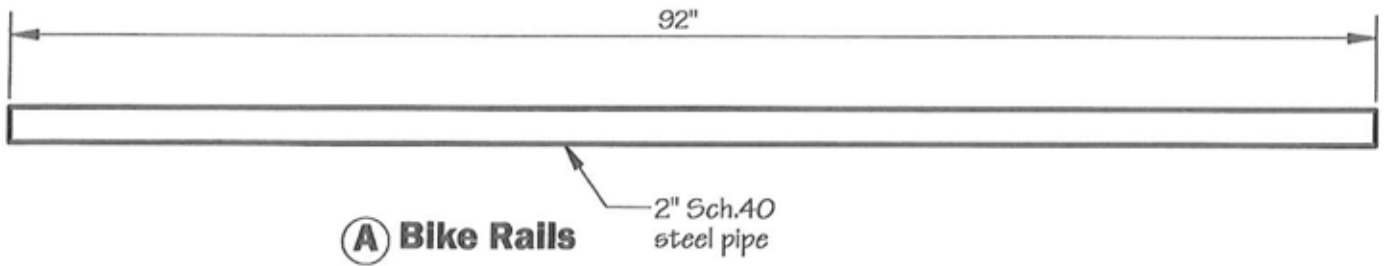

**MPPR4308SMP High Security Bike Rack
Solid Mount**

**Isometric View
of High Security
Bike Rack**

Plan View

Elevations

**MPPR4308SMP High Security Bike Rack
Solid Mount**

End caps must fit over the end of the 2" Sch.40 steel pipe rails.