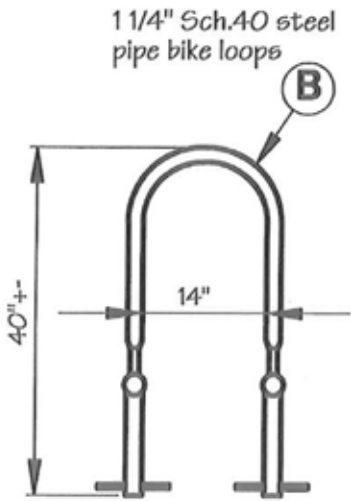

**MPPR4308SMP High Security Bike Rack
Solid Mount**

**Isometric View
of High Security
Bike Rack**

Plan View

Elevations

**MPPR4308SMP High Security Bike Rack
Solid Mount**

End caps must fit over the end of the 2" Sch.40 steel pipe rails.

MPPR4308SMP High Security Bike Rack Solid Mount