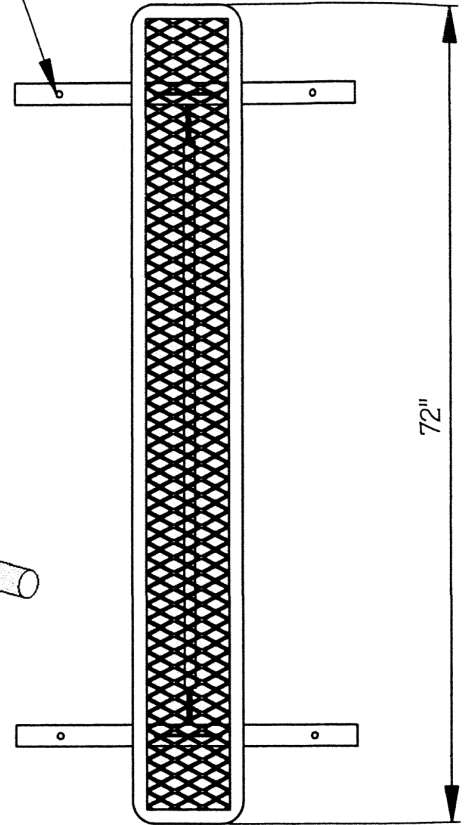

**Outdoor
Furnishings**

**MPPR4406PNB Six Foot Portable Park Bench
without Back**

Please Note: This the NEW park bench. It is smaller than the old park bench (Total height 18"+)

9/16" Holes
for securing
bench to conc.

**Isometric View of
Portable Park Bench
with no Back**

PLAN VIEW

Elevations