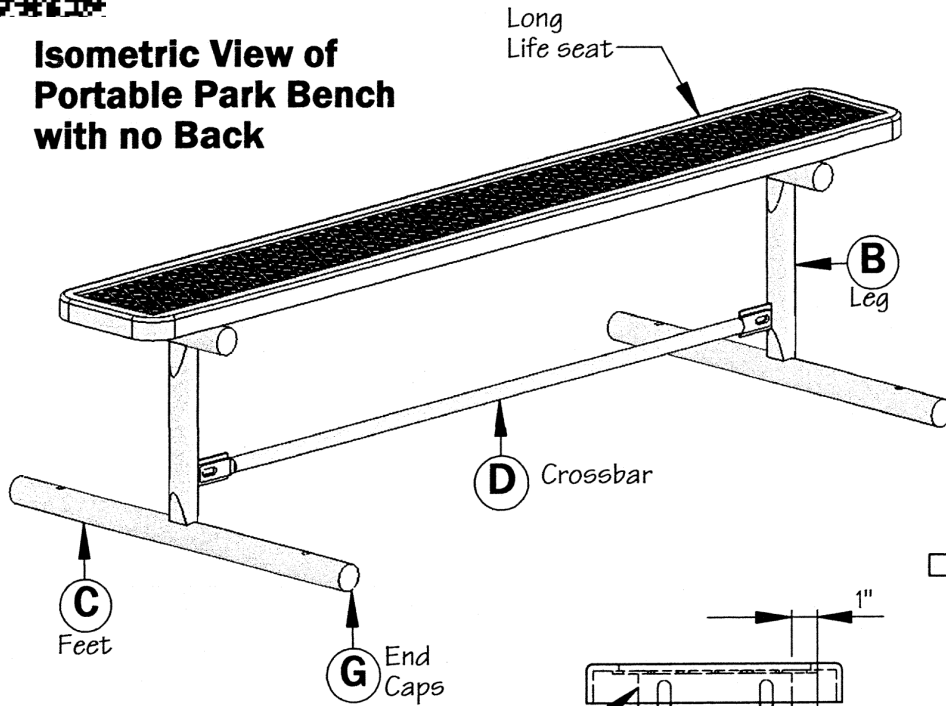

**Outdoor
Furnishings**

**MPPR4406PNB Six Foot Portable Park Bench
without Back**

Please Note: This the NEW park bench. It is smaller than the old park bench (Total height 18"+)

9/16" Holes
for securing
bench to conc.

**Isometric View of
Portable Park Bench
with no Back**

PLAN VIEW

Elevations