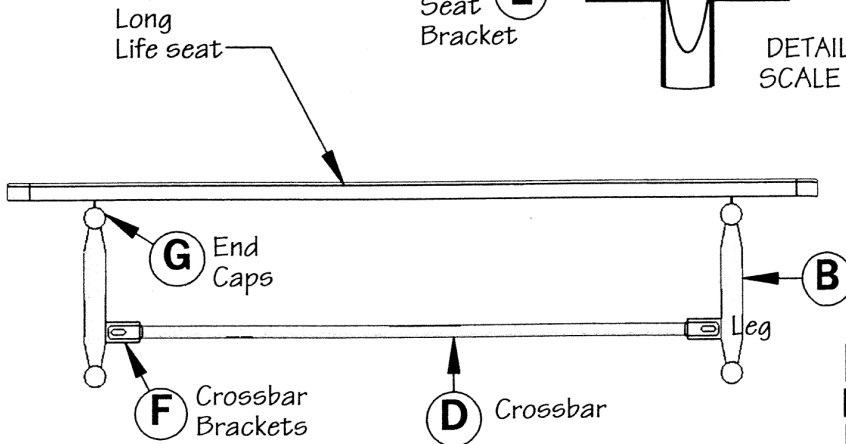

**Outdoor
Furnishings**

**MPPR4406PNB Six Foot Portable Park Bench
without Back**

Please Note: This the NEW park bench. It is smaller than the old park bench (Total height 18"+)

9/16" Holes
for securing
bench to conc.

**Isometric View of
Portable Park Bench
with no Back**

PLAN VIEW

Elevations