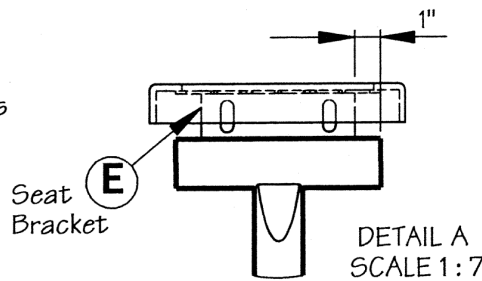

**Outdoor
Furnishings**

**MPPR4406PNB Six Foot Portable Park Bench
without Back**

Please Note: This the NEW park bench. It is smaller than the old park bench (Total height 18"+)

9/16" Holes
for securing
bench to conc.

**Isometric View of
Portable Park Bench
with no Back**

PLAN VIEW

Elevations