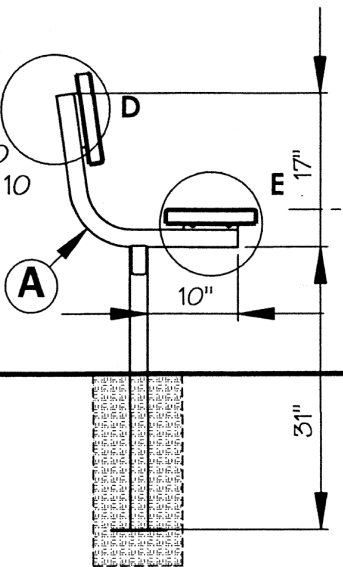

**Outdoor
Furnishings**

**MPPR4406SM Six Foot Solid Mount Park Bench
with Back**

PLAN VIEW

**ISOMETRIC VIEW
of SOLID MOUNT
PARK BENCH**

Back
Bracket

DETAIL D
SCALE 1:10

DETAIL E
SCALE 1:10

ELEVATIONS