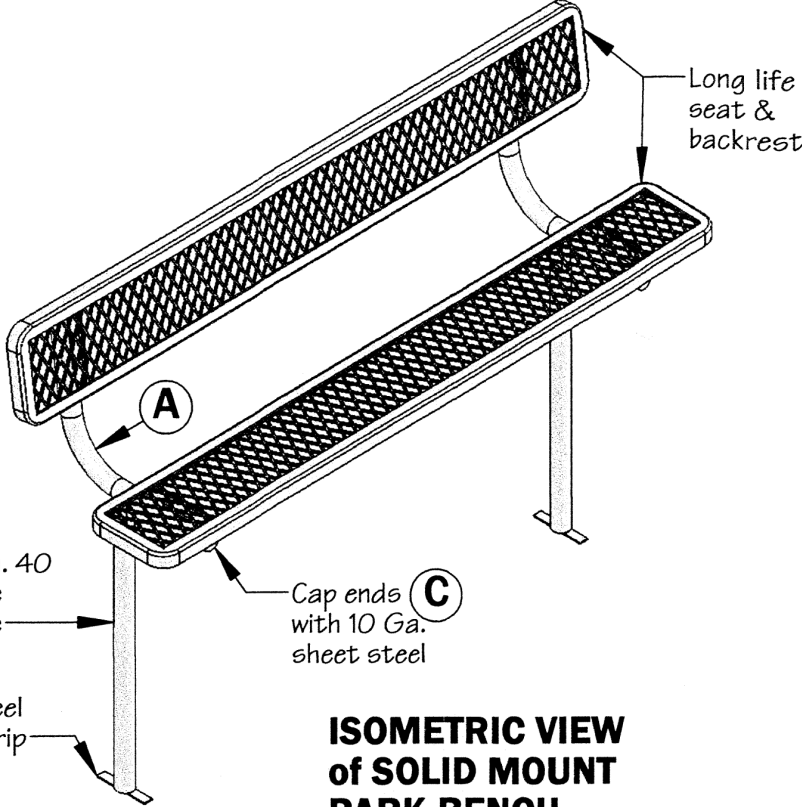

**Outdoor
Furnishings**

**MPPR4406SM Six Foot Solid Mount Park Bench
with Back**

PLAN VIEW

**ISOMETRIC VIEW
of SOLID MOUNT
PARK BENCH**

Back
Bracket

DETAIL D
SCALE 1:10

DETAIL E
SCALE 1:10

ELEVATIONS