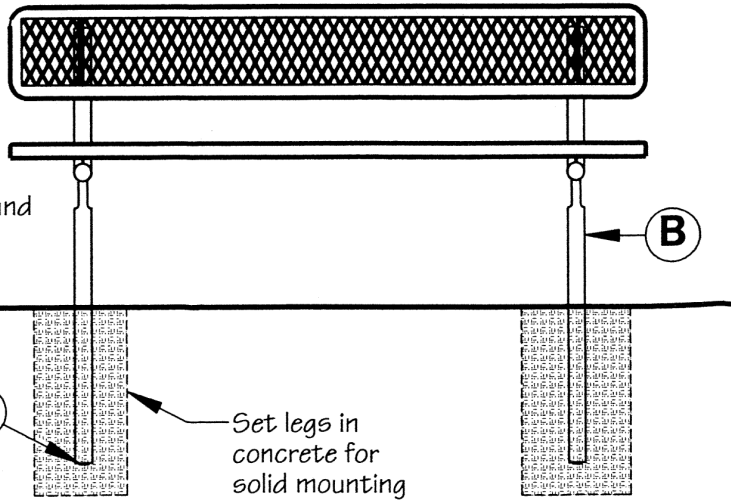

**Outdoor
Furnishings**

**MPPR4406SM Six Foot Solid Mount Park Bench
with Back**

PLAN VIEW

**ISOMETRIC VIEW
of SOLID MOUNT
PARK BENCH**

Back
Bracket

DETAIL D
SCALE 1:10

DETAIL E
SCALE 1:10

ELEVATIONS