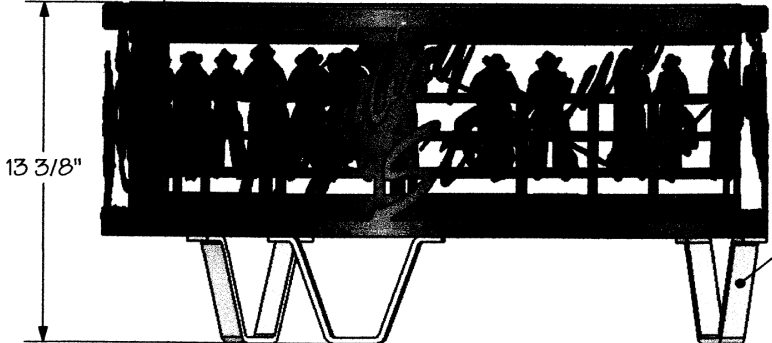

Outdoor Furnishings

MPRS3DFIRERING 3-Dimensional Fire Ring with Legs

Spacer ring (B)

12ga. Sheet Steel.

Custom cut Inner and Outer rings, cut from 14ga. Sheet Steel. Fire screen is 1/4" stainless Steel Mesh

High Temp Black Powder Coat finish

Ø26 1/16"

Outer Ring (F)

Legs (C)
1" x 1/4" Flat strap.