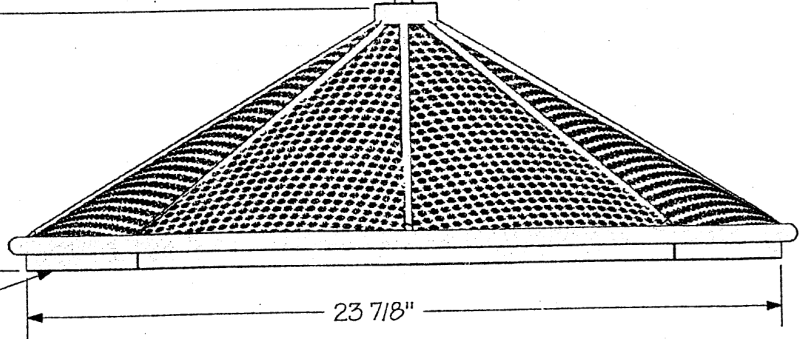

Outdoor
Furnishings

**MPRS3DFIRERINGTOP Fire Ring Topper
with Custom CNC Logo**

D 10 ga. Cap with
E 14 ga. Ring

Perforated Steel **F**

1/2" Round Stock **A**

G 10 ga. Custom handle

B 1/4" Round Stock

7 11/16"

C 14 ga. Lip Ring

23 7/8"