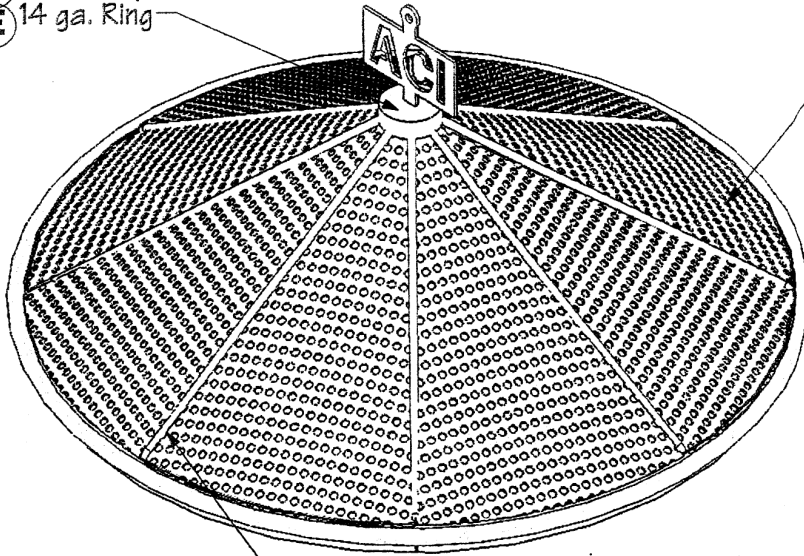

Outdoor
Furnishings

**MPRS3DFIRERINGTOP Fire Ring Topper
with Custom CNC Logo**

D 10 ga. Cap with
E 14 ga. Ring

Perforated Steel **F**

1/2" Round Stock **A**

G 10 ga. Custom handle

B 1/4" Round Stock

7 11/16"

C 14 ga. Lip Ring

23 7/8"